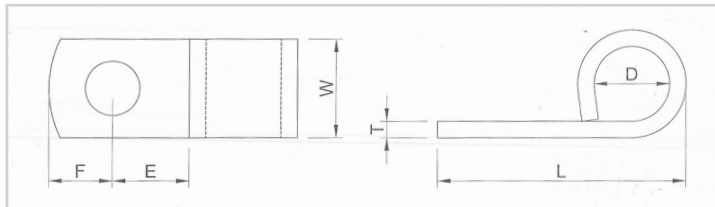

FLAG TERMINAL -TYPE FT

LML Products Ltd

T: 01249 810000

E: sales@lmlproducts.co.uk

W: www.lmlproducts.co.uk

Stocked Items Available
on Next Day Service

Volume Discounts Available,
Please Call for Prices

Enhanced or Modified Specifications
Available - Please Send Us Details

Nominal Dimensions MM

CAT REF	CONDUCTOR SIZE (MM²)	STUD SIZE (MM)	L	W	T	F	E	D
CAT10FT	10	5	27.0	12.7	1.6	7.9	10.7	4.8
		6	27.0	12.7	1.6	7.9	10.7	4.8
		8	27.0	12.7	1.6	7.9	10.7	4.8
		10	37.0	15.9	1.6	7.9		4.8
CAT16FT	16	5	28.0	12.7	1.6	7.9	10.7	6.0
		6	28.0	12.7	1.6	7.9	10.7	6.0
		8	28.0	12.7	1.6	7.9	10.7	6.0
		10	38.0	15.9	1.6	7.9		6.0
CAT25FT	25	5	31.0	12.7	1.6	7.9	11.9	7.6
		6	31.0	12.7	1.6	7.9	11.9	7.6
		8	31.0	12.7	1.6	7.9	11.9	7.6
		10	41.0	15.9	1.6	7.9		7.6
CAT35FT	35	5	32.0	12.7	1.6	7.9	11.9	8.4
		6	32.0	12.7	1.6	7.9	11.9	8.4
		8	32.0	12.7	1.6	7.9	11.9	8.4
CAT50FT	50	5	33.0	15.9	1.6	7.9	11.9	9.5
		6	33.0	15.9	1.6	7.9	11.9	9.5
		8	33.0	15.9	1.6	7.9	11.9	9.5
		10	41.0	15.9	1.6	7.9	21.0	9.5
CAT70FT	70	5	44.7	15.9	1.6	7.9	22.5	11.5
		6	44.7	15.9	1.6	7.9	22.5	11.5
		8	44.7	15.9	1.6	7.9	22.5	11.5
		10	52.7	15.9	1.6	7.9	31.0	11.5